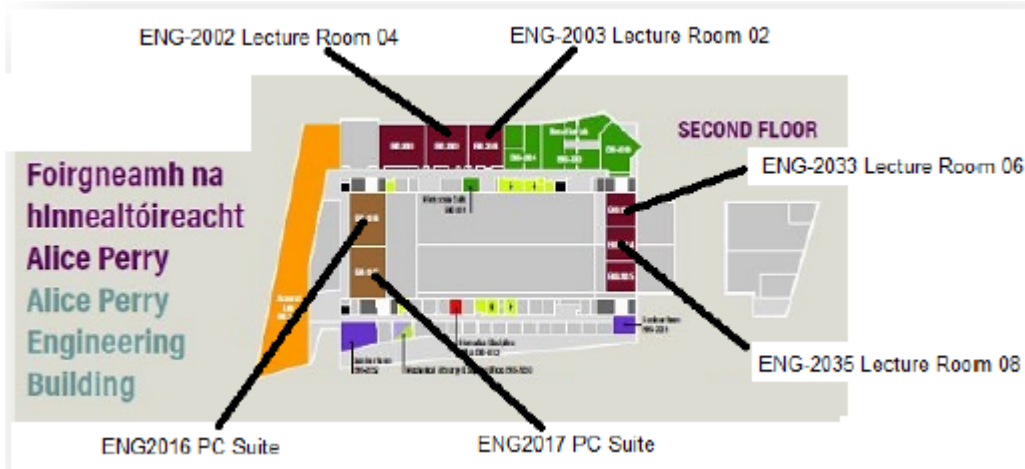

Directions to Engineering Rooms (2001, 2002 and 2003) and PC Suites

Interactive (searchable) Campus Map

University of Galway Campus Map

- Go to Alice Perry Engineering Building
 - Under bridge from North campus
1. Go through the main door in Alice Perry Building.
 2. Take the lift to the 2nd floor.
 3. Exit lift turn right, go through doors and Engineering rooms are located on your left-hand side.
 4. Or take stairs from ground floor after entering main door in Alice Perry Building.
 5. When on the 2nd floor turn right go through doors and Engineering rooms are located on your left-hand side.

Figure 1: 34: Alice Perry Engineering Building

2nd Floor

- **ENG-2002 Lecture Room 04 ENG-2003 Lecture Room 02 ENG-2033 Lecture Room 06**
- **ENG-2035 Lecture Room 08 ENG2016 PC Suite ENG2017 PC Suite.**