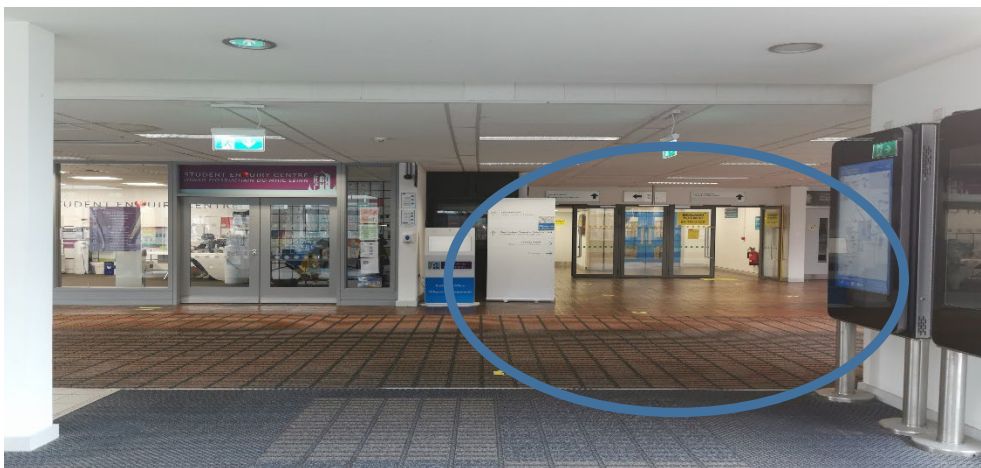

## Directions to Arts Science PC Suite room 105

Here are the directions to the PC suite when going via the main entrance to the Arts Concourse.

Go in through the main door and then go to the right of the student enquiry centre

Go through the blue door signed for chemistry, then go to the end of the corridor. Follow the signs downstairs to the PC Suite.

Here are the directions to the PC suite from **Áras Uí Chathail**

When you exit Aras Ui Chathail turn right and cross over to the other side. Take the first left down the roadway between the buildings alongside the bicycle stand.

Walk down this road until you are under the 2<sup>nd</sup> overhead, glass walkway. Take the door on the left into the ground floor of the Arts Science building, and follow the signs to the PC suite.