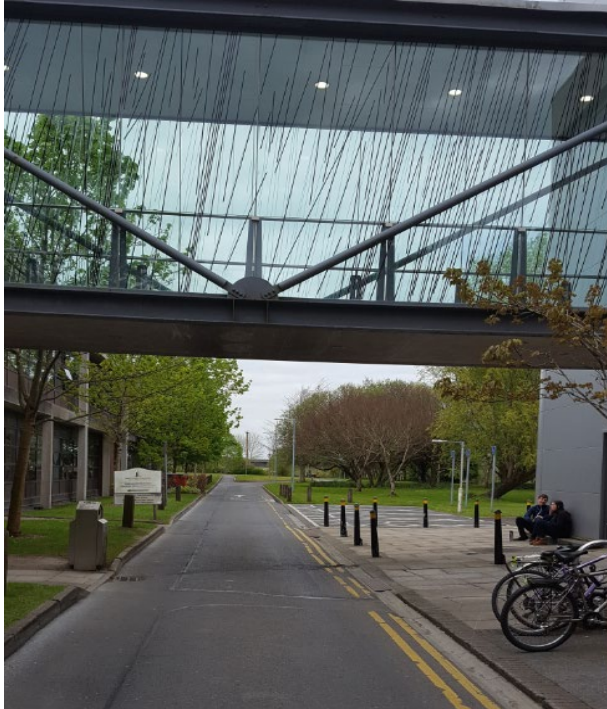

## Directions to Arts Science PC Suite room 105

Here are the directions to the PC suite when going via the main entrance to the Arts Concourse.

Go in through the main door and then go to the right of the student enquiry centre

Go through the blue door signed for chemistry, then go to the end of the corridor. Follow the signs downstairs to the PC Suite.

Here are the directions to the PC suite from **Áras Uí Chathail**

When you exit Aras Ui Chathail turn right and cross over to the other side. Take the first left down the roadway between the buildings alongside the bicycle stand.

Walk down this road until you are under the 2<sup>nd</sup> overhead, glass walkway. Take the door on the left into the ground floor of the Arts Science building, and follow the signs to the PC suite.