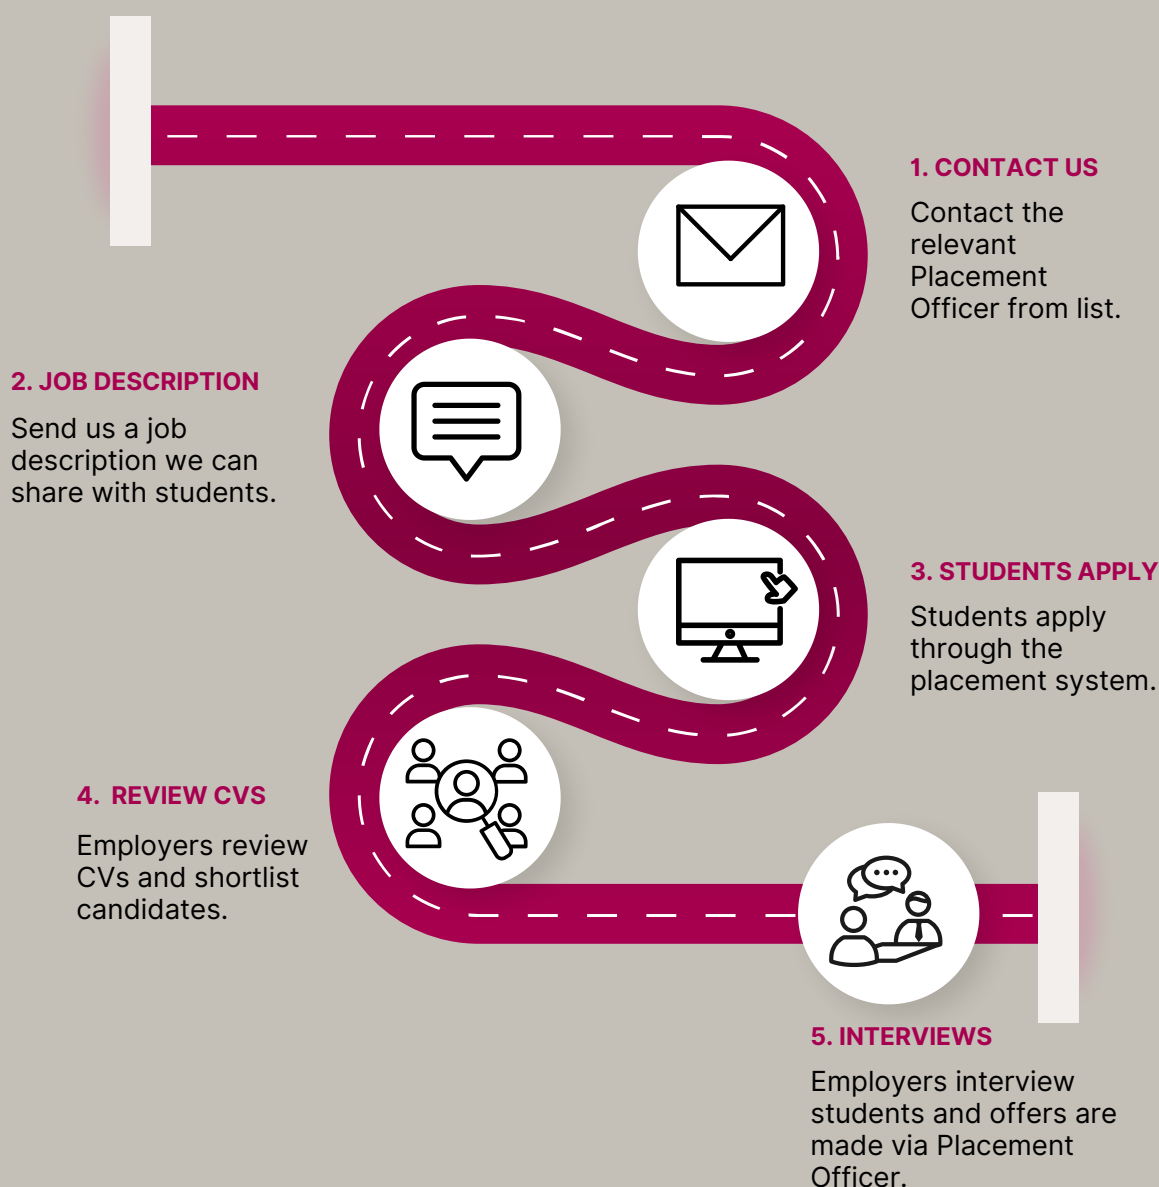

The Placement Process Roadmap

Work placement is an accredited placement module that is embedded into an increasing number of programmes at undergraduate and postgraduate level here in University of Galway.