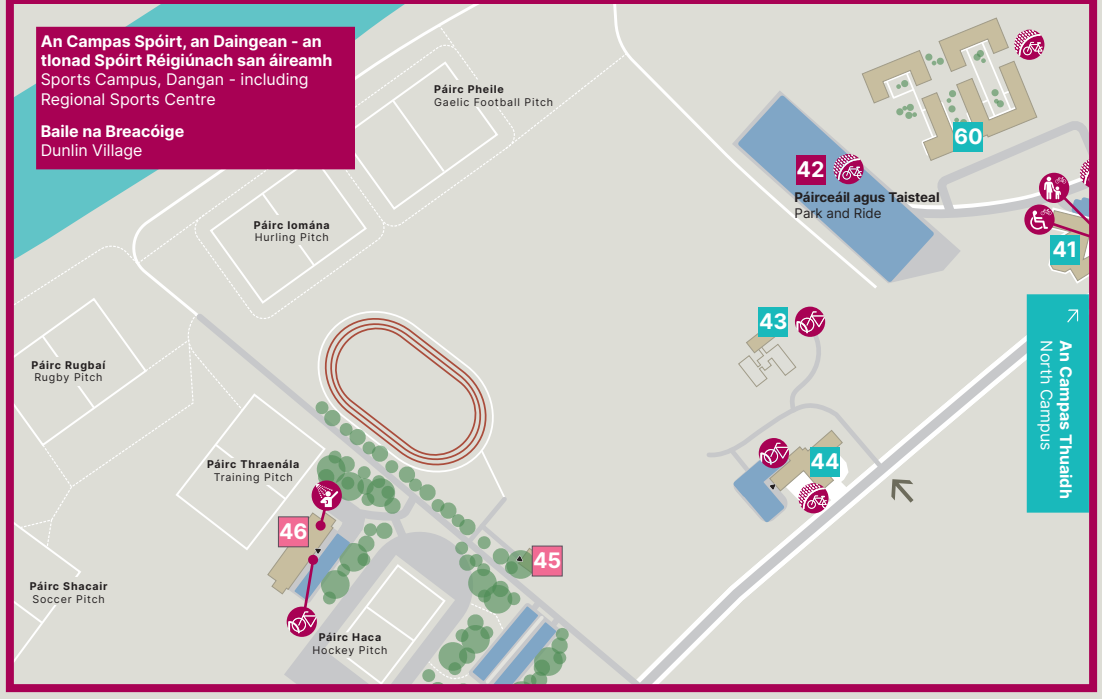

OLLSCOIL NA
GAILLIMHE
UNIVERSITY
OF GALWAY

Áiseanna Rothaíochta ar an gCampas Cycling Facilities on Campus